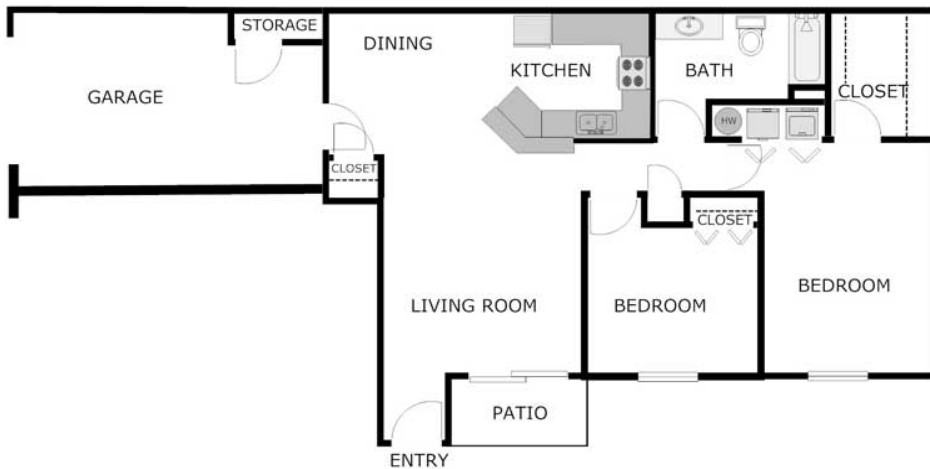

2 Bedroom 1 Bath Apartment Lower

1,100 Sq. Ft.

RENT

DEPOSIT

DATE AVAILABLE

NOTES

Clovermeadowapartmentliving.com

relax, enjoy, live!