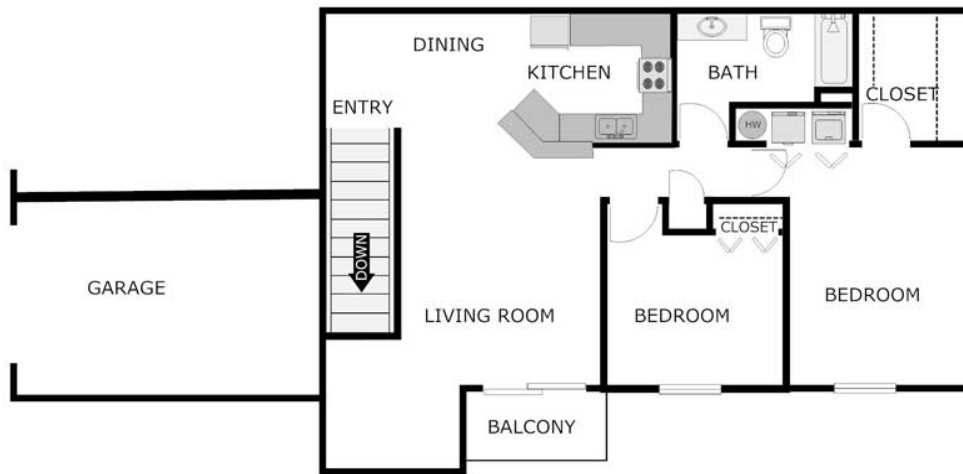

## 2 Bedroom 1 Bath Apartment Upper

1,150 Sq. Ft.

RENT

DEPOSIT

DATE AVAILABLE

NOTES

relax, enjoy, live!

[Clovermeadowapartmentliving.com](http://Clovermeadowapartmentliving.com)